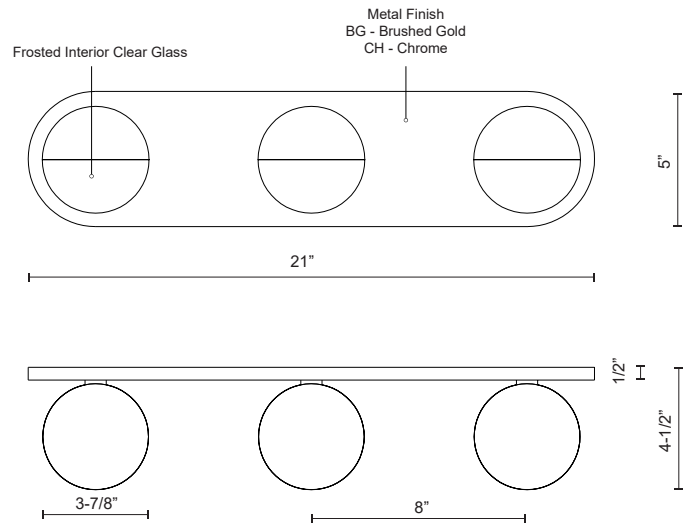

PLUTO VL47321

VANITY

PROJECT

VL47321-BG
Brushed Gold

VL47321-CH
Chrome

SPECIFICATION DETAILS

Fixture Dimensions	W21" x H5" x E4-1/2"
Light Source	AC LED Module
Wattage	17W
Total Lumens	1200lm
Delivered Lumens	CH-810lm
Voltage	120V
Color Temperature	3000K
CRI (Ra)	90CRI
Optional Color Temps	2700K - 5000K Available, Minimum Order Quantities Apply
LED Rated Life	50,000 hours
Dimming	100% - 10%, ELV Dimmer (Not Included)
Glass Details	Frosted Interior Clear Glass
Location	Damp
Mounting Style	All Orientation; Wall;
CEC Title 24 JA8	Yes, JA8-2022
Canopy Dimensions	W21" x H5" x E1/2"
Paint Finish	BG01; CH01;

* For custom options, consult factory for details.

* For warranty information, please visit www.kuzcolighting.com/warranty

DESCRIPTION

A timeless spherical geometry is inherent to the Pluto pendant. A split line at the globe equator separates complementary plated LED housing from translucent acrylic diffuser. The multiple color options make the fixture a perfect furnishing accent or, in multiples, a focal point.